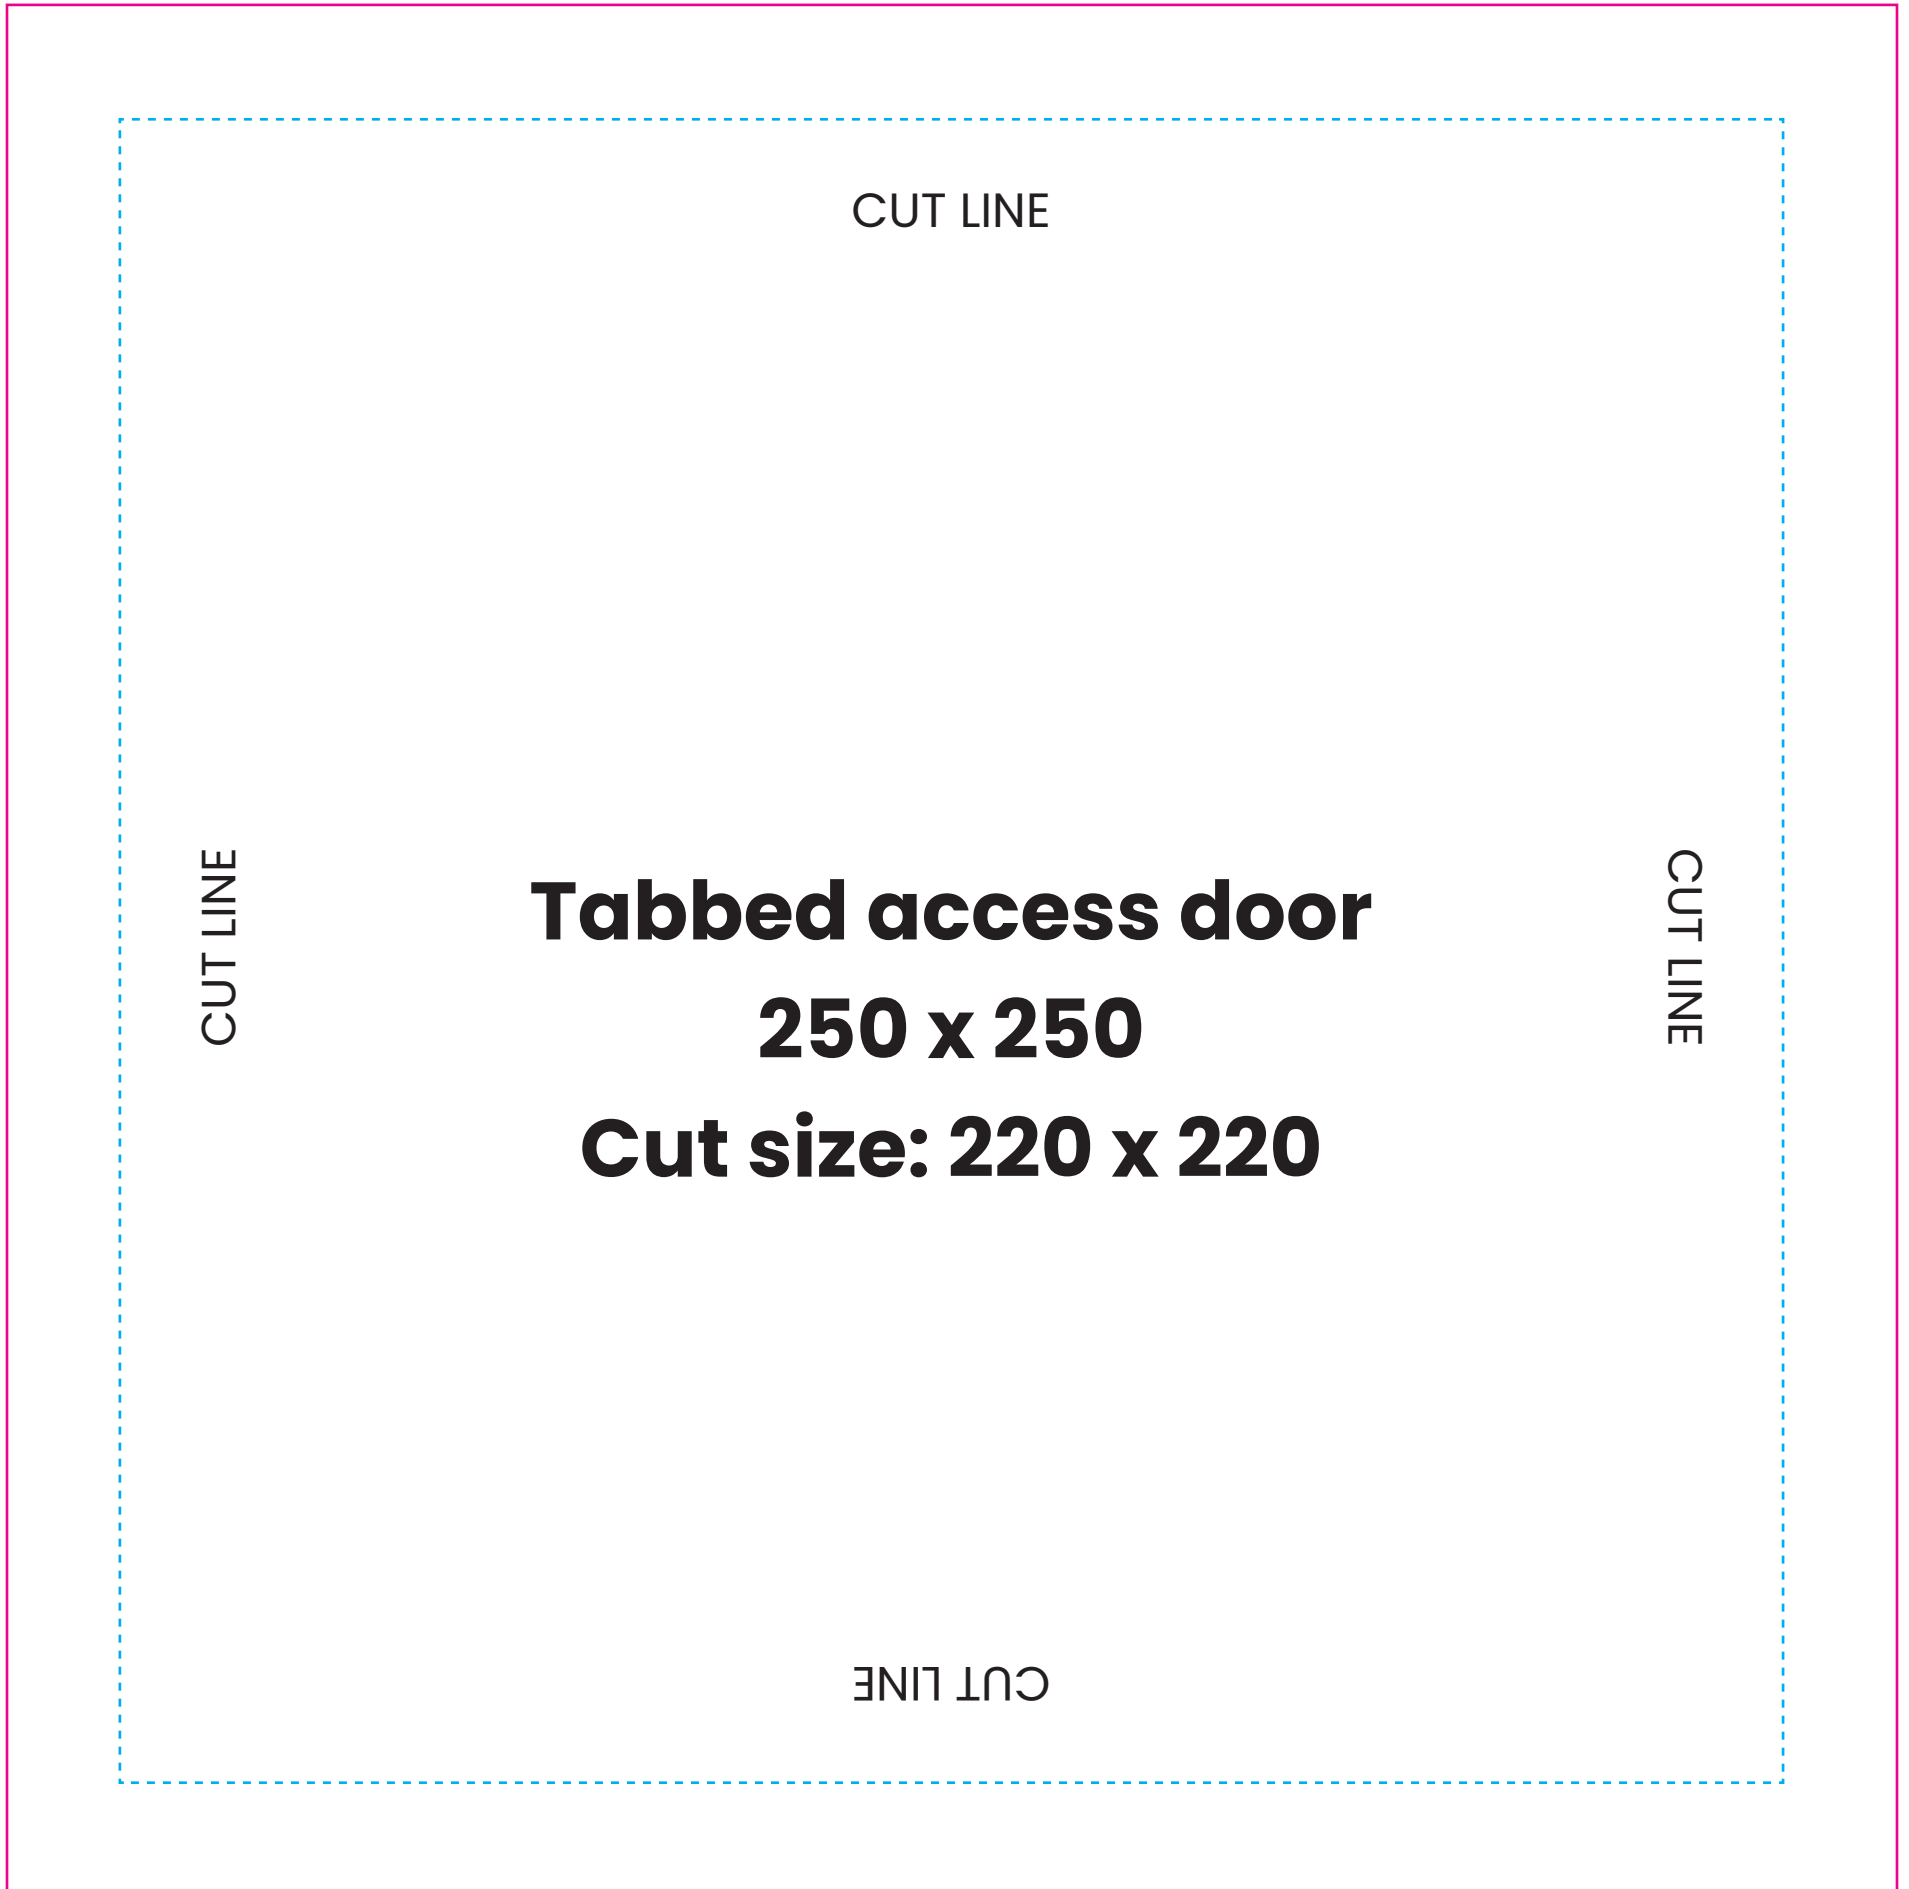

100 x 100 mm

150 x 150 mm

200 x 200 mm

CUT LINE

CUT LINE

**Tabbed access door**  
**200 x 200**  
**Cut size: 170 x 170**

CUT LINE

CUT LINE

250 x 250 mm

300 x 300 mm

CUT LINE

CUT LINE

**Tabbed access door**  
**300 x 300**  
**Cut size: 270 x 270**

CUT LINE

CUT LINE

350 x 350 mm

400 x 400 mm

CUT LINE

CUT LINE

**Tabbed access door**  
**400 x 400**  
**Cut size: 370 x 370**

CUT LINE

CUT LINE

450 x 450 mm

500 x 500 mm

**Tabbed access door**  
**600 x 600**  
**Cut size: 570 x 570**

CUT LINE

CUT LINE

300 x 200 mm

CUT LINE

CUT LINE

**Tabbed access door**

**300 x 200**