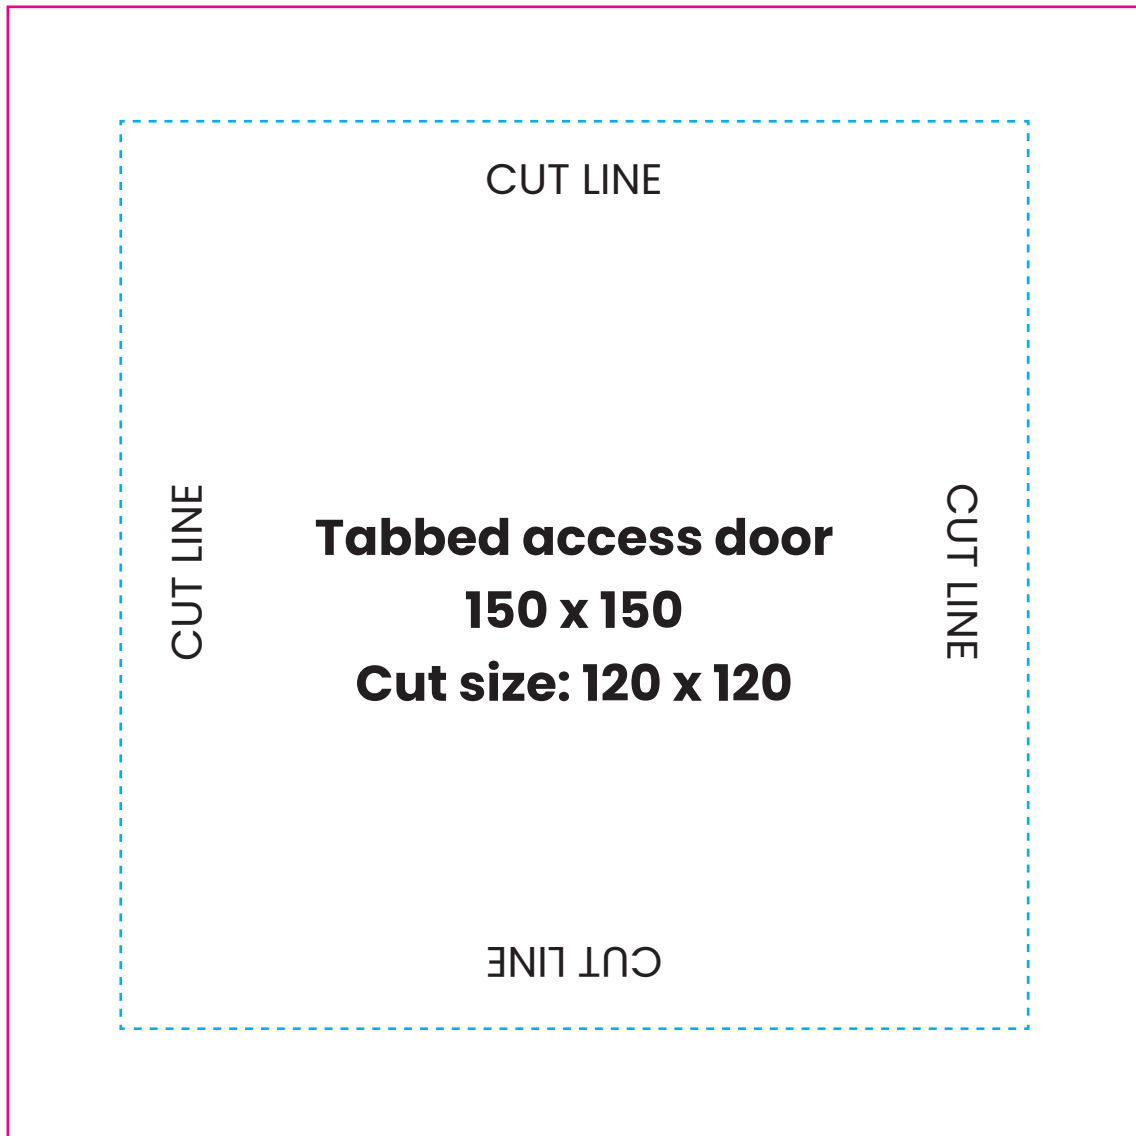

100 x 100 mm

150 x 150 mm

200 x 200 mm

CUT LINE

CUT LINE

**Tabbed access door**  
**200 x 200**  
**Cut size: 170 x 170**

CUT LINE

CUT LINE

250 x 250 mm

300 x 300 mm

CUT LINE

CUT LINE

**Tabbed access door**  
**300 x 300**  
**Cut size: 270 x 270**

CUT LINE

CUT LINE

350 x 350 mm

400 x 400 mm

CUT LINE

CUT LINE

**Tabbed access door**  
**400 x 400**  
**Cut size: 370 x 370**

CUT LINE

CUT LINE

450 x 450 mm

500 x 500 mm

**Tabbed access door**  
**600 x 600**  
**Cut size: 570 x 570**

CUT LINE

CUT LINE

300 x 200 mm

CUT LINE

CUT LINE

**Tabbed access door**

**300 x 200**