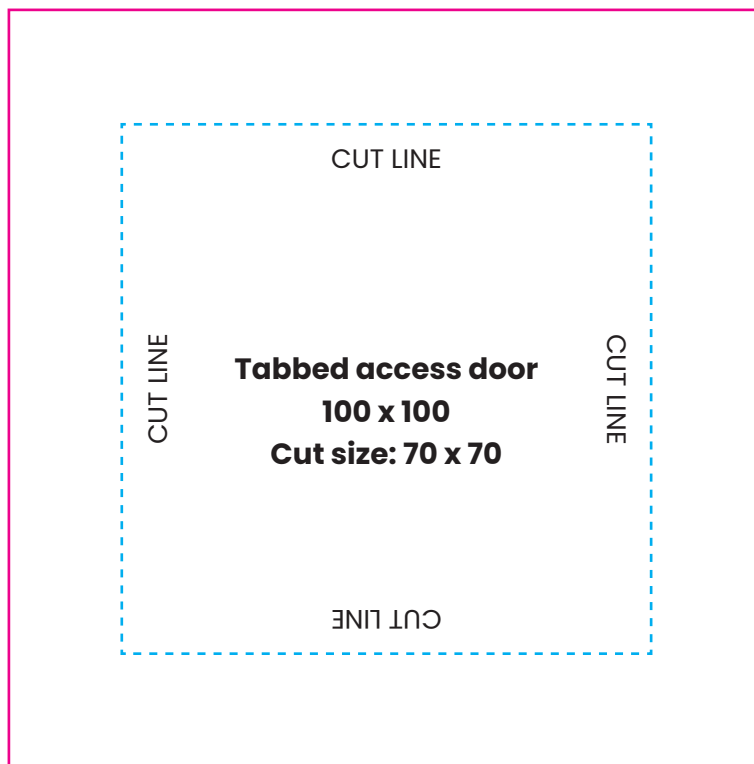

100 x 100 mm

150 x 150 mm

200 x 200 mm

CUT LINE

CUT LINE

**Tabbed access door**  
**200 x 200**  
**Cut size: 170 x 170**

CUT LINE

CUT LINE

250 x 250 mm

300 x 300 mm

CUT LINE

CUT LINE

**Tabbed access door**  
**300 x 300**  
**Cut size: 270 x 270**

CUT LINE

CUT LINE

350 x 350 mm

400 x 400 mm

CUT LINE

CUT LINE

**Tabbed access door**  
**400 x 400**  
**Cut size: 370 x 370**

CUT LINE

CUT LINE

450 x 450 mm

500 x 500 mm

**Tabbed access door**  
**600 x 600**  
**Cut size: 570 x 570**

CUT LINE

CUT LINE

300 x 200 mm

CUT LINE

CUT LINE

**Tabbed access door**

**300 x 200**