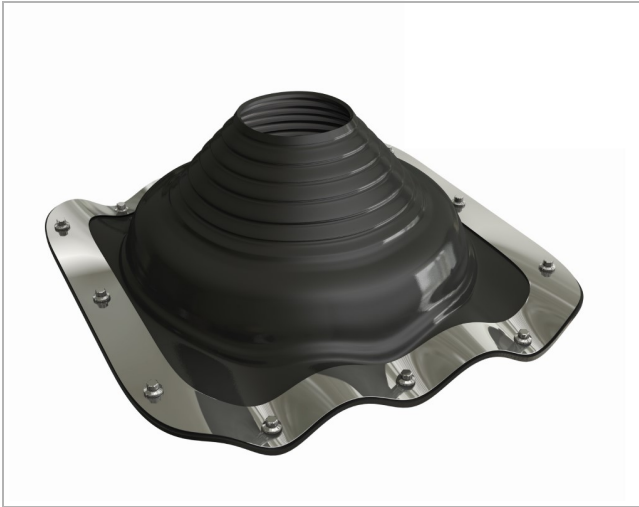

Dektite EZi-Seal

DFEZ

Description

Used primarily on metal roofs, Dektite flashings are highly versatile. Perfectly suited for use on all metal, glass and plastics roofs, no matter the roof profile, the flexible base can be dressed to suit almost any profile.

Running around the edge of the flashing base is an aluminium strip, allowing the flashing to hold it's shape and provide a secure seal to the roof.

Features a revolutionary non-absorbent and non-porous sponge gasket that seals by compression, even in wet conditions, it hugs the roofline to provide a watertight seal without the need for silicone sealant.