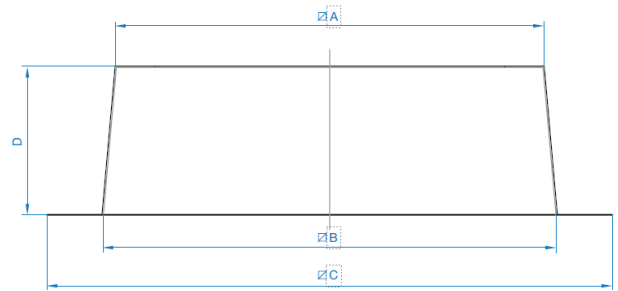

Roof Purlin Box

EL039B

Description

Elta Purlin Box in pre galvanised steel, to suit their roof fan range.

Dimensions

Size	A	B	C	D	Weight
3135	570	610	790	240	9
4045	690	730	970	250	11
5056	820	860	1040	250	13
6371	960	1000	1180	250	15