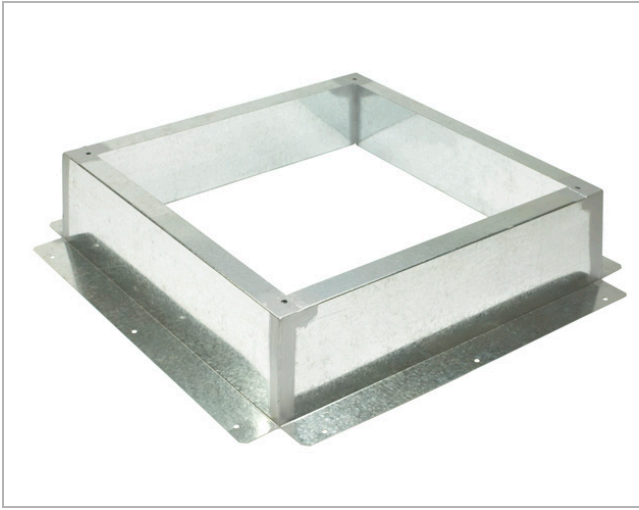

Roof Purlin Box

EL039B

Description

Elta Purlin Box in pre galvanised steel, to suit their roof fan range.

Dimensions

Size	A	B	C	D	Weight
3135	570	610	790	240	9
4045	690	730	970	250	11
5056	820	860	1040	250	13
6371	960	1000	1180	250	15