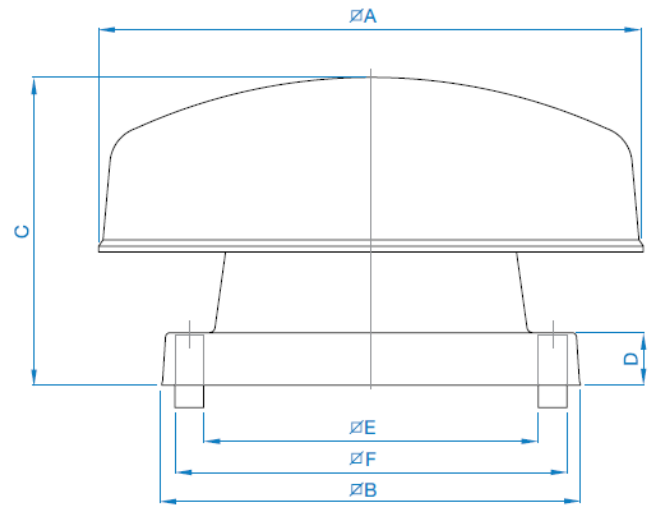

Horizontal Roof Cowl

ELSMF

Overview

- UV Stabilised
- Maintenance free
- Up to 30° roof pitch
- Goose Wing Grey paint finish (BS 00-A-05)

Dimensions

Fan Dia	A	B	C	D	E	F	Weight kg
13	310	276	200	30	200	250	250
20/30	570	430	350	60	350	410	410