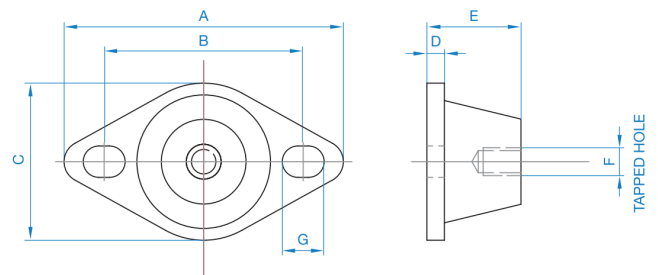

AV Mounts

EL062

Dimensions

A	B	C	D	E	F	G	Weight kg
64	50	43	5.5	20	M6	Ø7	0.040
64	50	43	5.5	20	M6	Ø7	0.040
80	57	45	5	32	M8	12 X 9	0.102
80	57	45	5	32	M8	12 X 9	0.102
80	57	45	5	32	M8	12 X 9	0.102
95	71	60	5	45	M10	14 X 9	0.104

Overview

- Fits directly to mounting feet
- Rubber with steel insert
- Supplied as a single mount with complete fittings
- Typical installation requires 4 or 6 mounts per fan
- Set of 4

sales@lindab.co.uk