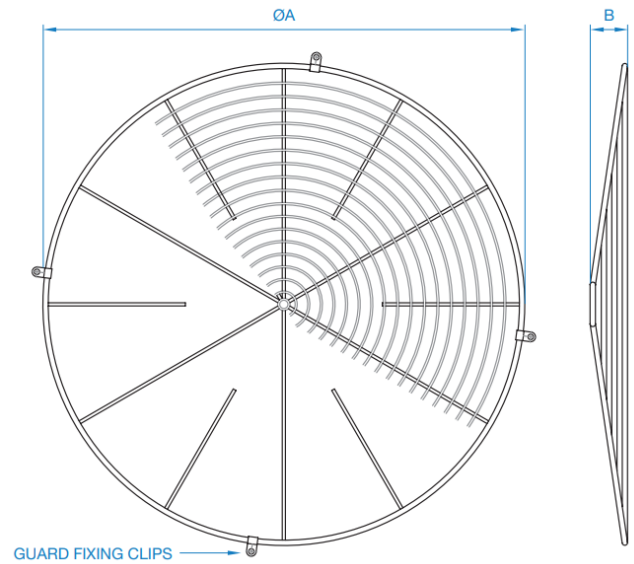

Side Guard

EL078C

Dimensions

Fan Dia	A	B	Weight kg
350	370	23	1.4
400	420	26	1.6
450	470	29	1.8
500	520	32	2.2
560	585	32	2.5
630	655	40	2.6

Overview

- Powder coated polyester epoxy paint finish in RAL 7040 (Window Grey)
- Fix with clips & screw provided