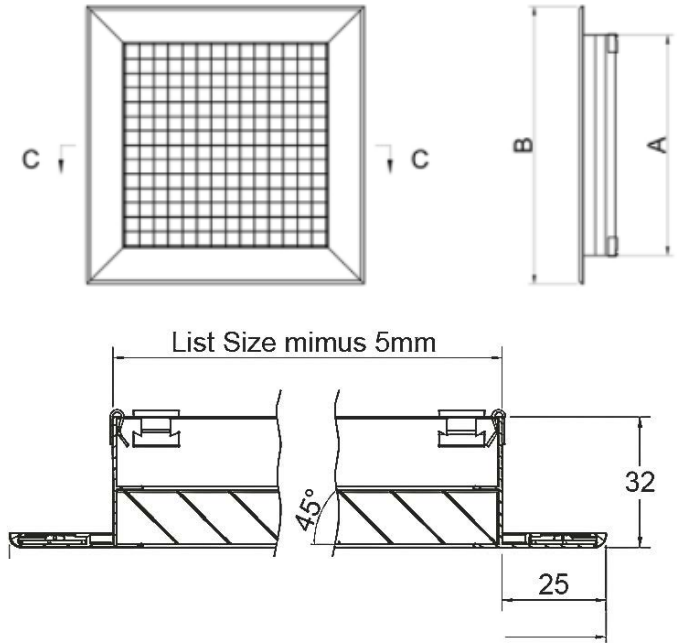

Eggcrate Grille

ECGW

Description

Manufactured from extruded aluminum alloy. Power coated white RAL9010 semi-gross polyester as standard.

Dimensions

List Size	Neck Size	Face Size	H
150*150	145*145	195*195	32
200*200	195*195	245*245	32
250*250	245*245	295*295	32
300*300	295*295	345*345	32
350*350	345*345	395*395	32
400*400	395*395	446*446	32
450*450	445*445	496*496	32
550*550	544*544	595*595	32